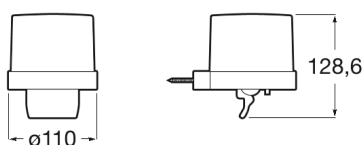

HOTELS

Wall-mounted soap dispenser with lever

DIMENSIONS

Length	110 mm
Width	128 mm
Height	129 mm

COLOURS AND FINISHES

PRICE (VAT INCLUDED)

£216.61

TECHNICAL DRAWINGS

FEATURES

- Capacity (l): 0.24
- Finish: Chrome
- Fixing kit: Included
- Installation options: Only with screws
- Installation type: Wall-mounted
- Material: Metal
- Maximum weight supported (Kg): 5

Hotels