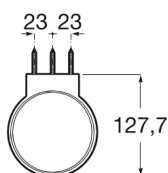

HOTELS

Wall-mounted soap dispenser with lever

DIMENSIONS

Length	110 mm
Width	128 mm
Height	129 mm

COLOURS AND FINISHES

PRICE (VAT INCLUDED)

£216.61

TECHNICAL DRAWINGS

FEATURES

- Capacity (l): 0.24
- Finish: Chrome
- Fixing kit: Included
- Installation options: Only with screws
- Installation type: Wall-mounted
- Material: Metal
- Maximum weight supported (Kg): 5

Hotels